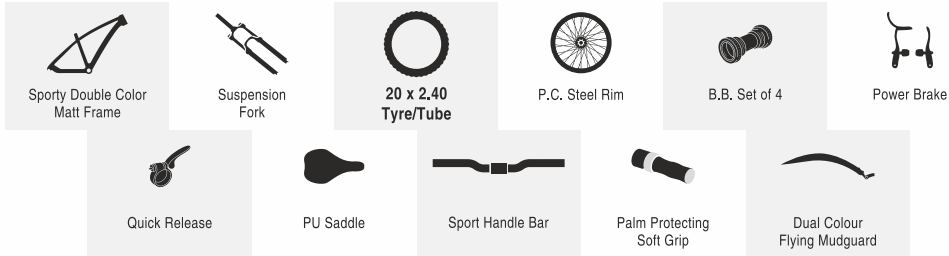

Colours :

- Matt Black / F. Orange
- Matt Black / F. Yellow

Others : Dual Finish Graphics