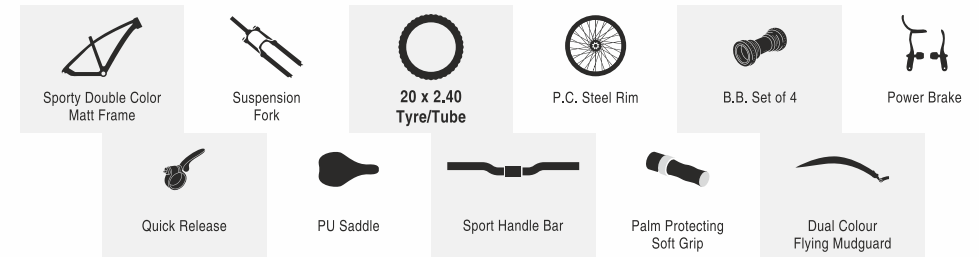

# CHALLENGER 20T

SKD/CKD : CKD-LOOSE

Colours :

-  Matt Black / F. Red
-  Matt Black / F. Orange
-  Matt Black / F. Yellow

Others : Dual Finish Graphics

Others : Dual Finish Graphics

TT : 035