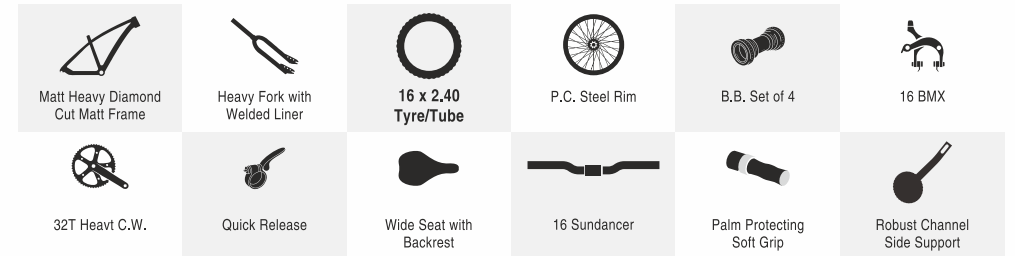

### Colours :

-  Matt Black / F. Orange
-  Matt Black / F. Yellow

Others : Steel Mudguard & Dual Colour Basket

Accessories : Dual Colour Mudguard & Dual Finish Graphics

TT : 302