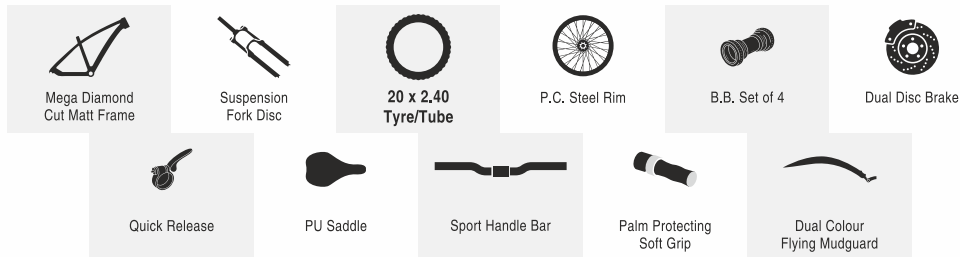

CHALLENGER 20T

SKD/CKD : CKD-LOOSE

Colours :

- Matt Black / F. Red
- Matt Black / F. Orange
- Matt Black / F. Yellow

Others : Dual Finish Graphics