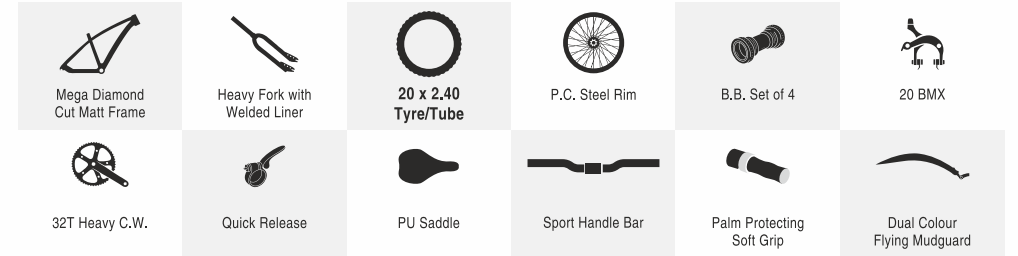

# SPIKE 20T

SKD/CKD : CKD-LOOSE

**Colours :**

-  Matt Black / F. Orange
-  Matt Black / F. Yellow

Others : Dual Finish Graphics

Others : Dual Finish Graphics

TT : 037