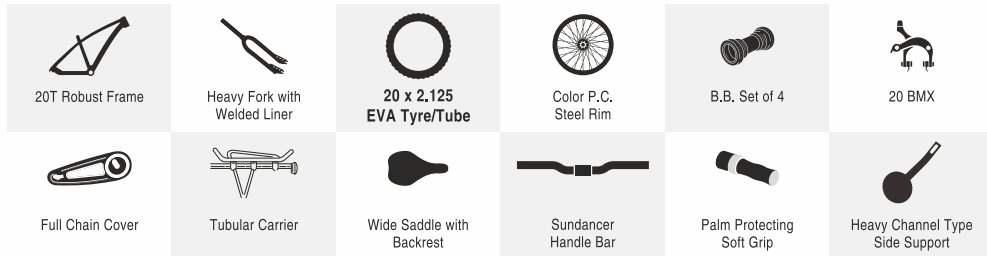

Colours :

- Matt Black / F. Orange
- Matt Black / F. Yellow

Others : Steel Mudguard & Dual Colour Basket